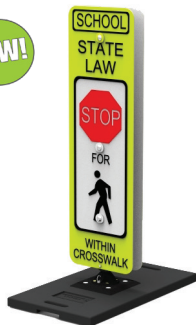

BACK TO SCHOOL

Stock Up Now While Quantities Last!
Call your GSHP Account Executive or Call Our Main Office at 800.338.5685

sale

offer expires
9.30.18

In-Street Pedestrian Signs with QR Base

NEW!

Sale \$285.00 | Was \$310.00

Half Time Field Marking Paint

Sale \$45.00 | Was \$58.00

18" Stop/Stop 2-Sided Paddles

Sale \$29.50 | Was \$38.00

28" 7 lb. Orange Traffic Cones w/Two Reflective Bands*

Sale \$13.50 | Was \$15.00

*Stenciling extra charge